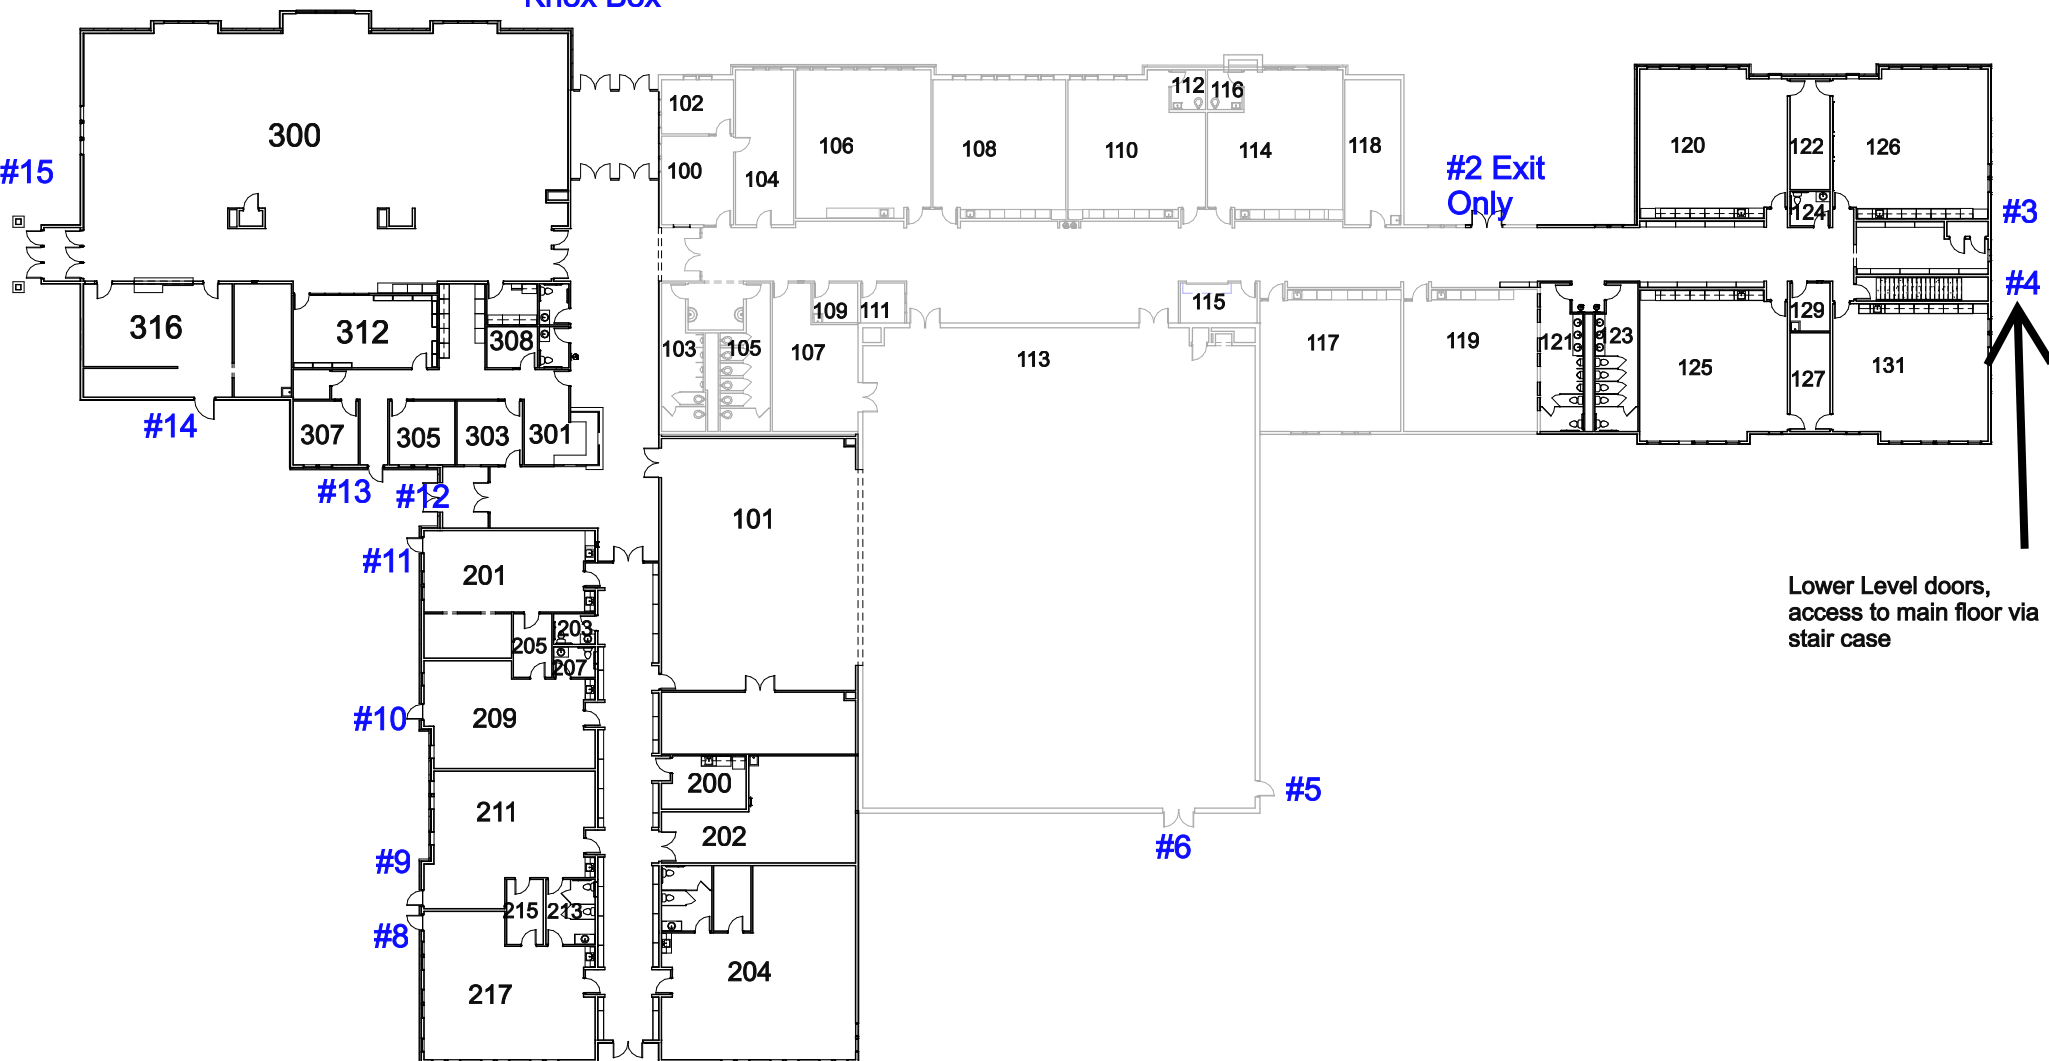

**PEACE LUTHERAN CHURCH & SCHOOL / GROW IN PEACE LEARNING CENTER  
1007 STONEHAVEN DRIVE**

**Entrance #1  
Knox Box**

**Exterior doors in blue font, interior  
room numbers in black font**

Lower Level doors,  
access to main floor via  
stair case

Lower level door to  
storage, no access to  
main level